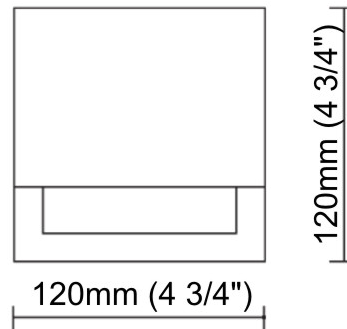

#### PHYSICAL

Shape: Abstract \_\_\_\_\_  
 Length (mm): 275 \_\_\_\_\_  
 Length (in): 10 <sup>13</sup>/<sub>16</sub> \_\_\_\_\_  
 Height (mm): 140 \_\_\_\_\_  
 Height (in): 5 <sup>1</sup>/<sub>2</sub> \_\_\_\_\_  
 Extension (mm): 85 \_\_\_\_\_  
 Extension (in): 3 <sup>3</sup>/<sub>8</sub> \_\_\_\_\_  
 Light Distribution: Direct \_\_\_\_\_  
 Weight (kg): 1.3 \_\_\_\_\_  
 Weight (lbs): 2.87 \_\_\_\_\_  
 Diffuser: Frosted tempered glass \_\_\_\_\_  
 Gasket: Silicone rubber \_\_\_\_\_  
 Fixture Finish: BLK \_\_\_\_\_  
 Fixture Material: Aluminum Die Cast \_\_\_\_\_

### PHYSICAL

Shape: Abstract \_\_\_\_\_  
 Length (mm): 120 \_\_\_\_\_  
 Length (in): 4 ¾ \_\_\_\_\_  
 Height (mm): 120 \_\_\_\_\_  
 Height (in): 4 ¾ \_\_\_\_\_  
 Extension (mm): 105 \_\_\_\_\_  
 Extension (in): 4 ⅞ \_\_\_\_\_  
 Light Distribution: Direct \_\_\_\_\_  
 Weight (kg): 0.75 \_\_\_\_\_  
 Weight (lbs): 1.65 \_\_\_\_\_  
 Diffuser: Frosted tempered glass \_\_\_\_\_  
 Gasket: Silicon rubber \_\_\_\_\_  
 Fixture Finish: [BLK](#) / [BRN](#) / [GRY](#) \_\_\_\_\_  
 Fixture Material: Aluminum Die Cast \_\_\_\_\_

105mm (4 1/8")

0.75kg / 1.65lbs

#### PHYSICAL

Shape: Abstract  
 Length (mm): 280  
 Length (in): 11  
 Width (mm): 85  
 Width (in): 3 3/8  
 Height (mm): 140  
 Height (in): 5 1/2  
 Light Distribution: Direct / Indirect  
 Weight (kg): 1.7  
 Weight (lbs): 3.75  
 Diffuser: Frosted tempered glass  
 Gasket: Silicon rubber  
 Fixture Finish: BLK  
 Fixture Material: Aluminum Die Cast